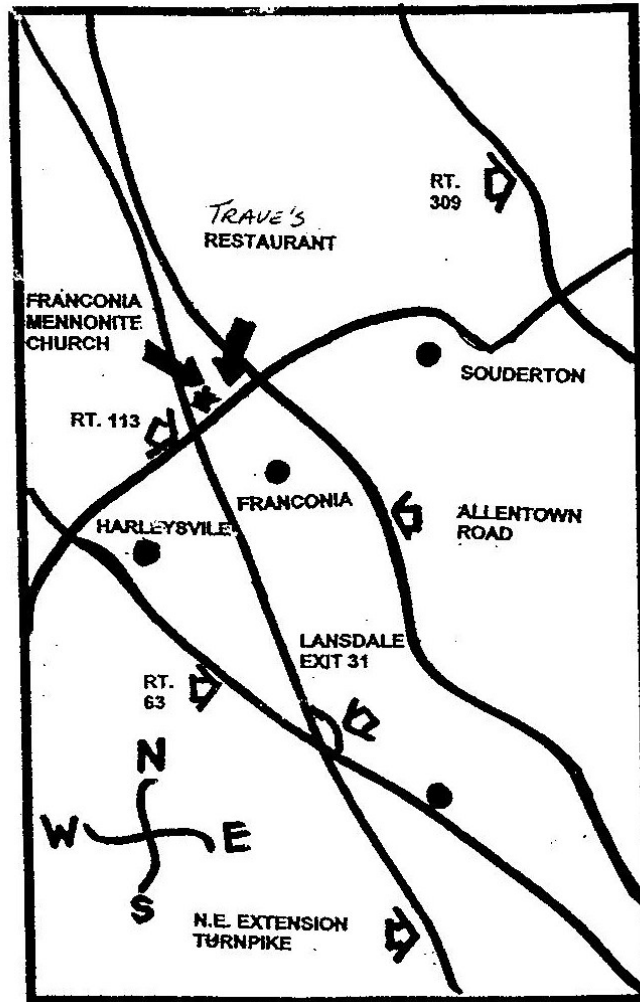

Conveniently located 30 miles South of Allentown and 30 miles North of Philadelphia ...

From Allentown – South on Route 309, exit at Souderton Route 113, turn right. Follow Route 113 approximately 3 ½ miles through the town of Souderton and Franconia. The church is on the right side of the road.