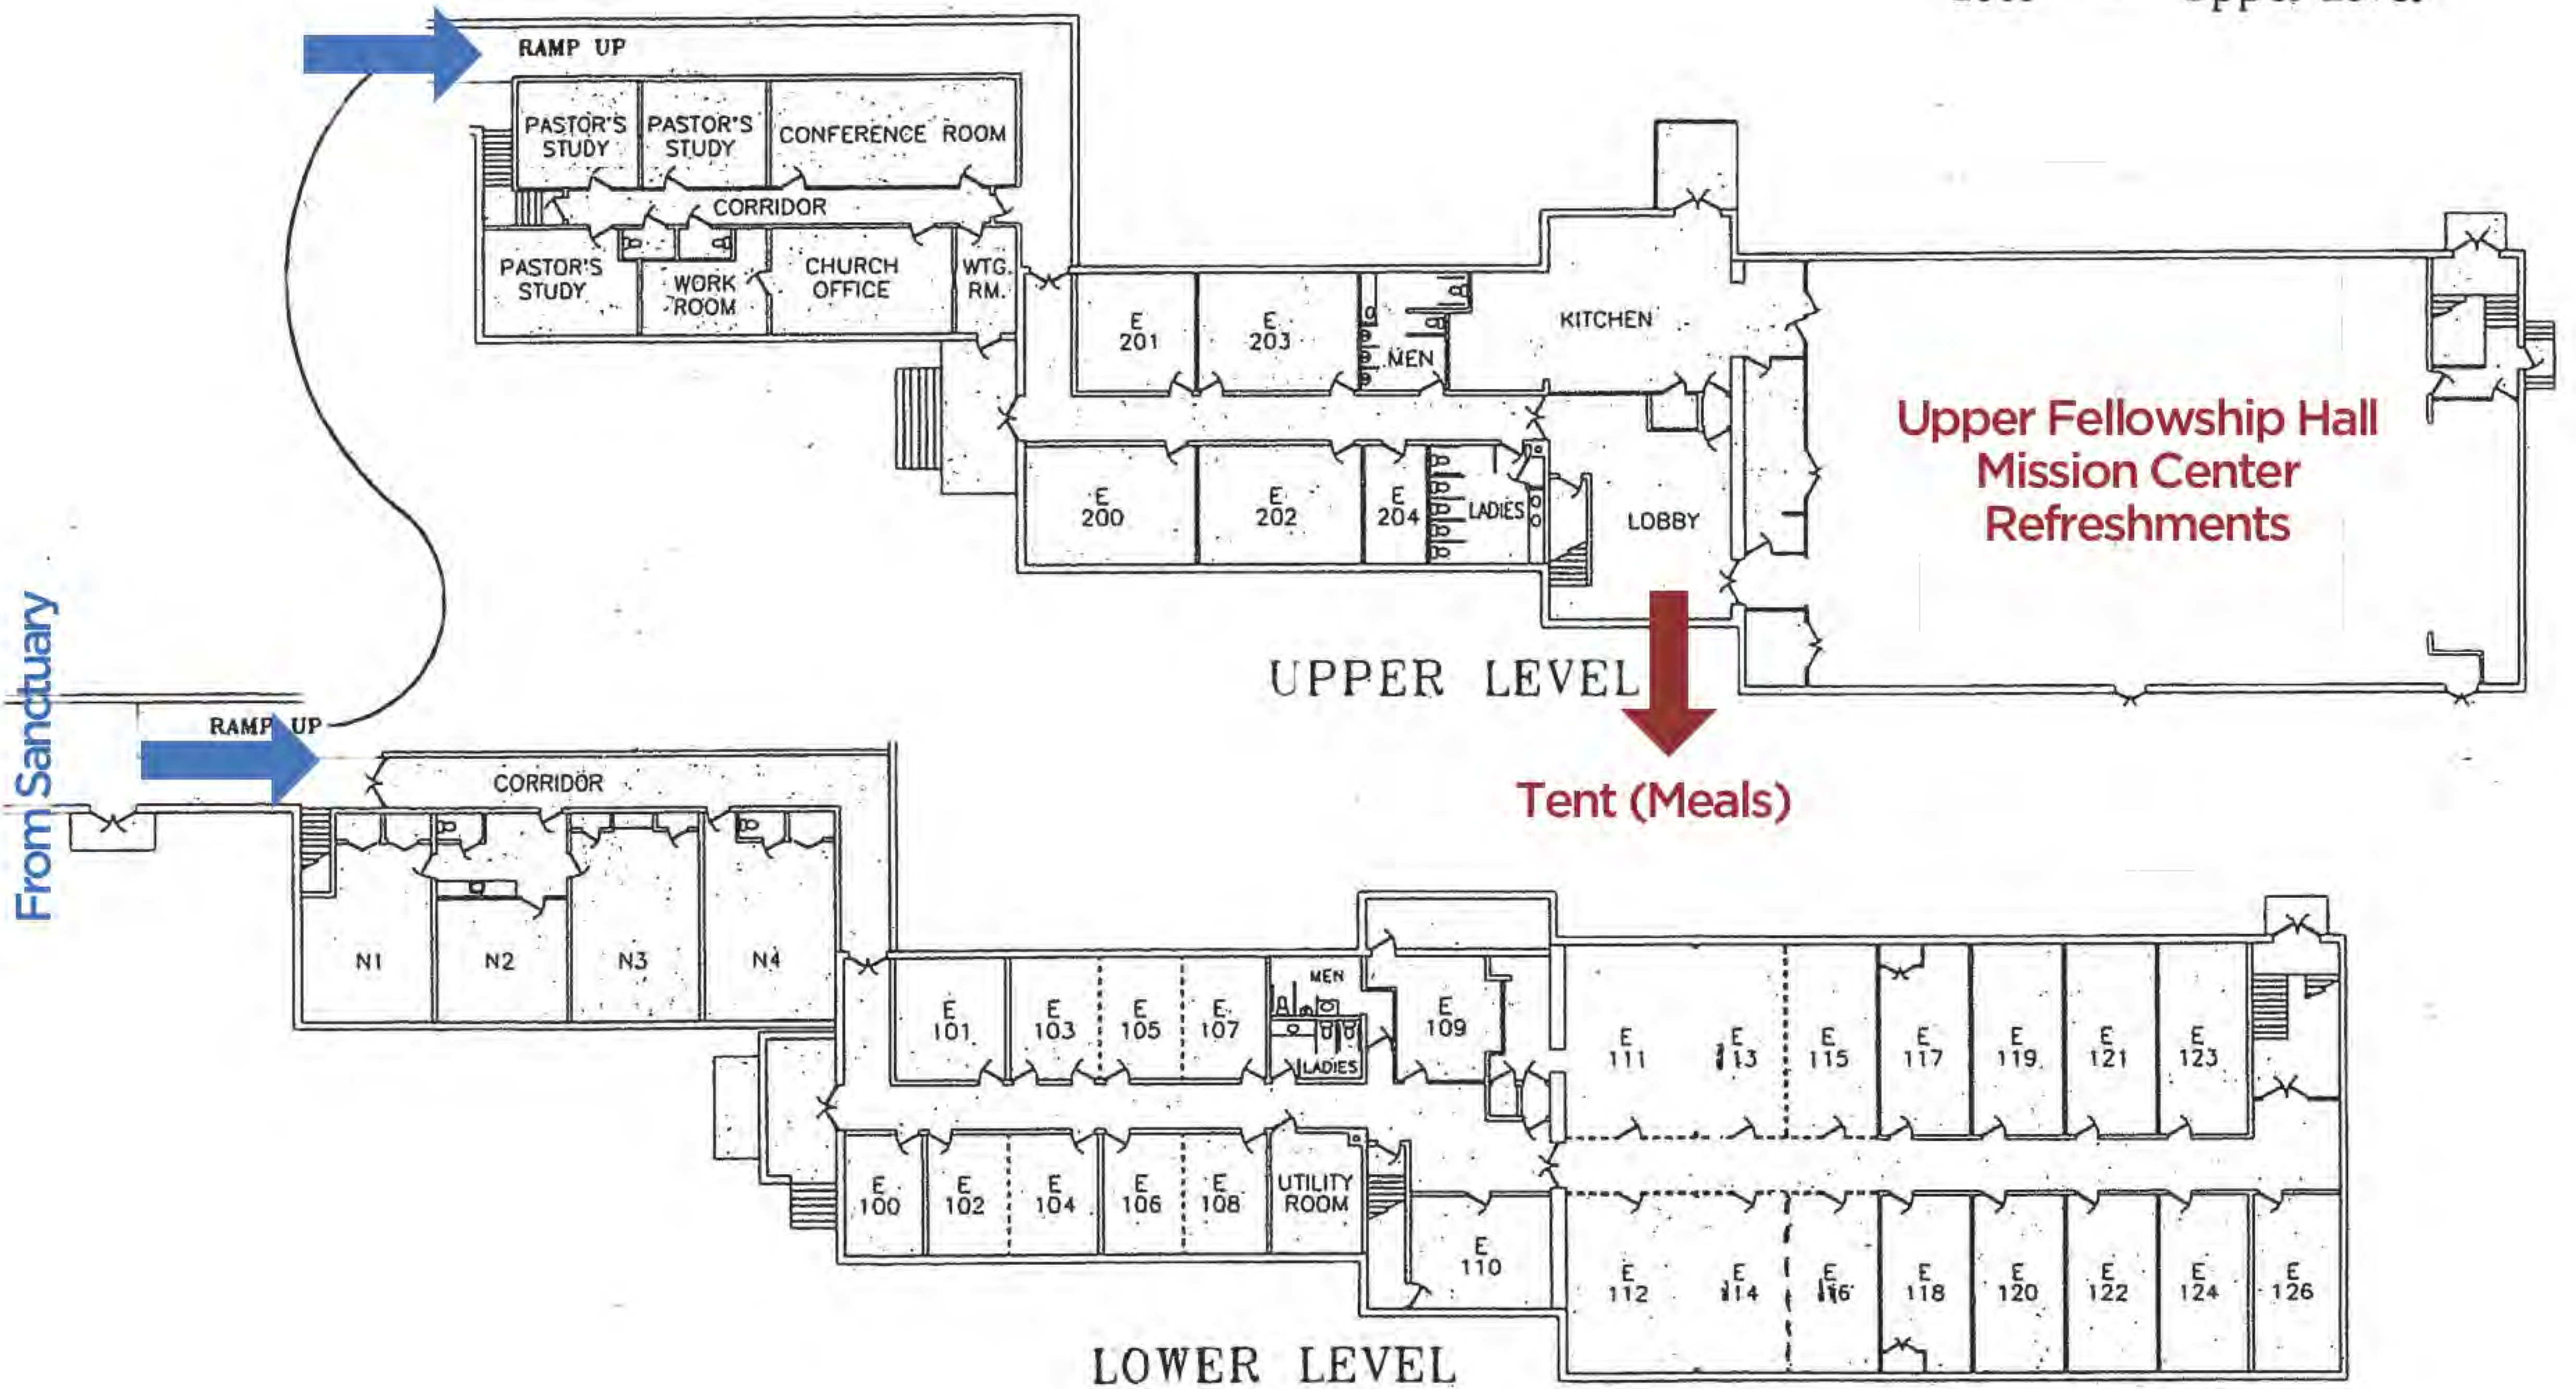

SEPA Synod Assembly

Franconia Mennonite Church

Key

- A — Auditorium
- N — Nursery
- E — Education Area
- 100s — Lower Level
- 200s — Upper Level

Upper Fellowship Hall
Mission Center
Refreshments

UPPER LEVEL