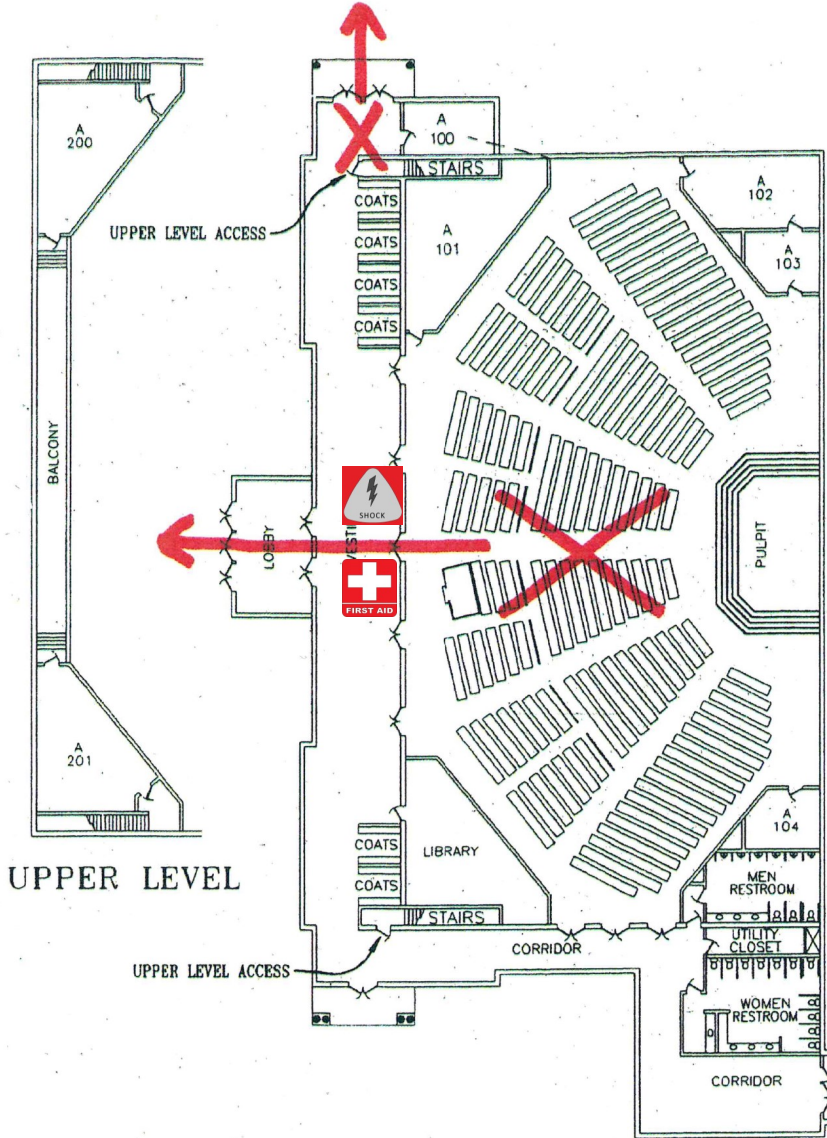

Franconia Mennonite Church

613 Harleysville Pike, Telford, PA 18969

215-723-3220

UPPER LEVEL

UPPER LEVEL

LOWER LEVEL

KEY

-  Emergency Exit
-  First Aid
-  Defibrillator

SEPA Synod Assembly

Franconia Mennonite Church

Key

- A — Auditorium
- N — Nursery
- E — Education Area
- 100s — Lower Level
- 200s — Upper Level

Upper Fellowship Hall
Mission Center
Refreshments

UPPER LEVEL

21. ADLA Phila Chapter

22. Lutheran World Relief

23

24

25

26

|| **ENTRANCE** ||