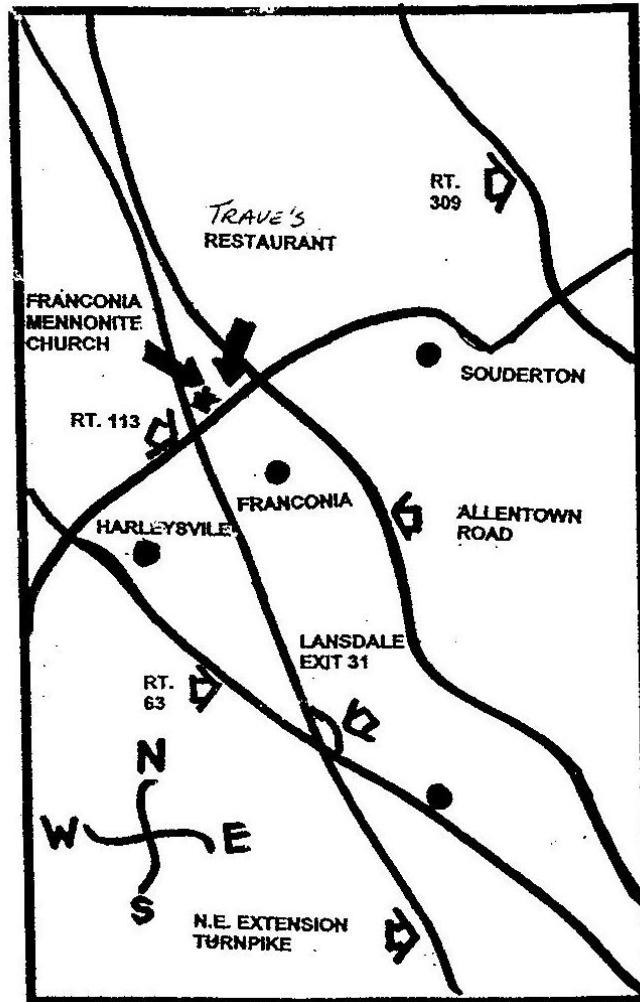

FRANCONIA MEETING HOUSE
WE LOOK FORWARD TO WELCOMING YOU AT THE ASSEMBLY
613 Harleysville Pike (Route 113)
Telford, PA
(215) 723-3220

Conveniently located 30 miles South of Allentown and 30 miles North of Philadelphia ...

From Allentown – South on Route 309, exit at Souderton Route 113, turn right. Follow Route 113 approximately 3 ½ miles through the town of Souderton and Franconia. The church is on the right side of the road.

From Philadelphia – Take the Northeast Extension of the Pennsylvania Turnpike, Route 476 North to Exit 31. After exit at traffic light turn right onto Route 63 Sumneytown Pike, follow Route 63 approximately 3 miles through the town of Harleysville and turn right onto Route 113. Follow Route 113 approximately 1 ½ miles, the church is on the left.

Note: directions to the Homewood Suites Lansdale are located on the prior page.